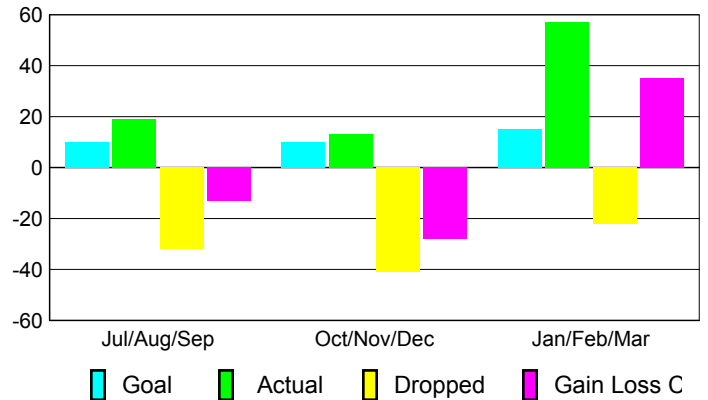

Membership Results 2008-2009

Goal, New, Dropped, Gain/Loss