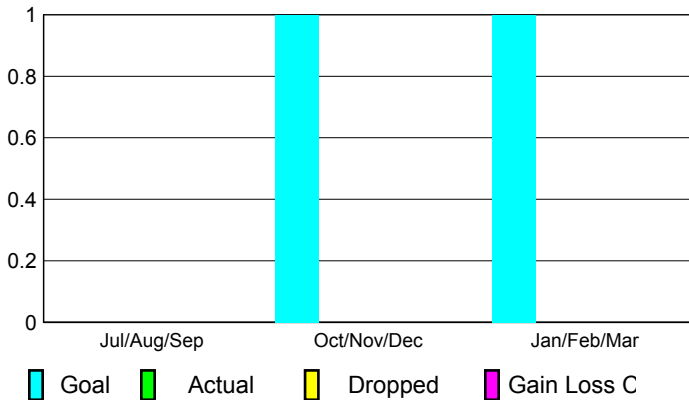

2008-2009 GMT Quarterly Report for District (or Undistricted) District 105 M

GMT: **HOWARD PATRICK LEE**

Location: **ENGLAND**

GMT CA: **4**

CLUBS

Club Results 2008-2009

Clubs 2007-2008

Month	New Club Goal	Actual New Clubs	Actual Dropped Clubs	Gain/Loss of Clubs	Gain/Loss of Clubs
Jul/Aug/Sep	0	0	0	0	0
Oct/Nov/Dec	1	0	0	0	0
Jan/Feb/Mar	1	0	0	0	-1
Totals	2	0	0	0	-1

Club Results 2008-2009

Goal, New, Dropped, Gain/Loss

Comparison of Club Gain/Loss

Current Year Compared to the Previous Year

YTD Status Quo Clubs 2008-2009

Status Quo Clubs Compared to Status Quo Members

MEMBERSHIP