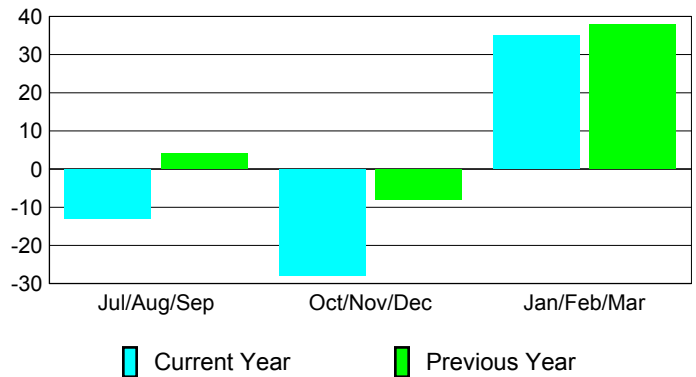

Membership Results 2008-2009

Membership 2007-2008

Month	Net Memb Goal	Actual New Memb	Actual Dropped Memb	Gain/Loss of Memb	Gain/Loss of Memb
Jul/Aug/Sep	10	19	-32	-13	4
Oct/Nov/Dec	10	13	-41	-28	-8
Jan/Feb/Mar	15	57	-22	35	38
Totals	35	89	-95	-6	34

Membership Results 2008-2009

Goal, New, Dropped, Gain/Loss

Comparison of Membership Gain/Loss

Current Year Compared to the Previous Year

Gender Comparison 2008-2009